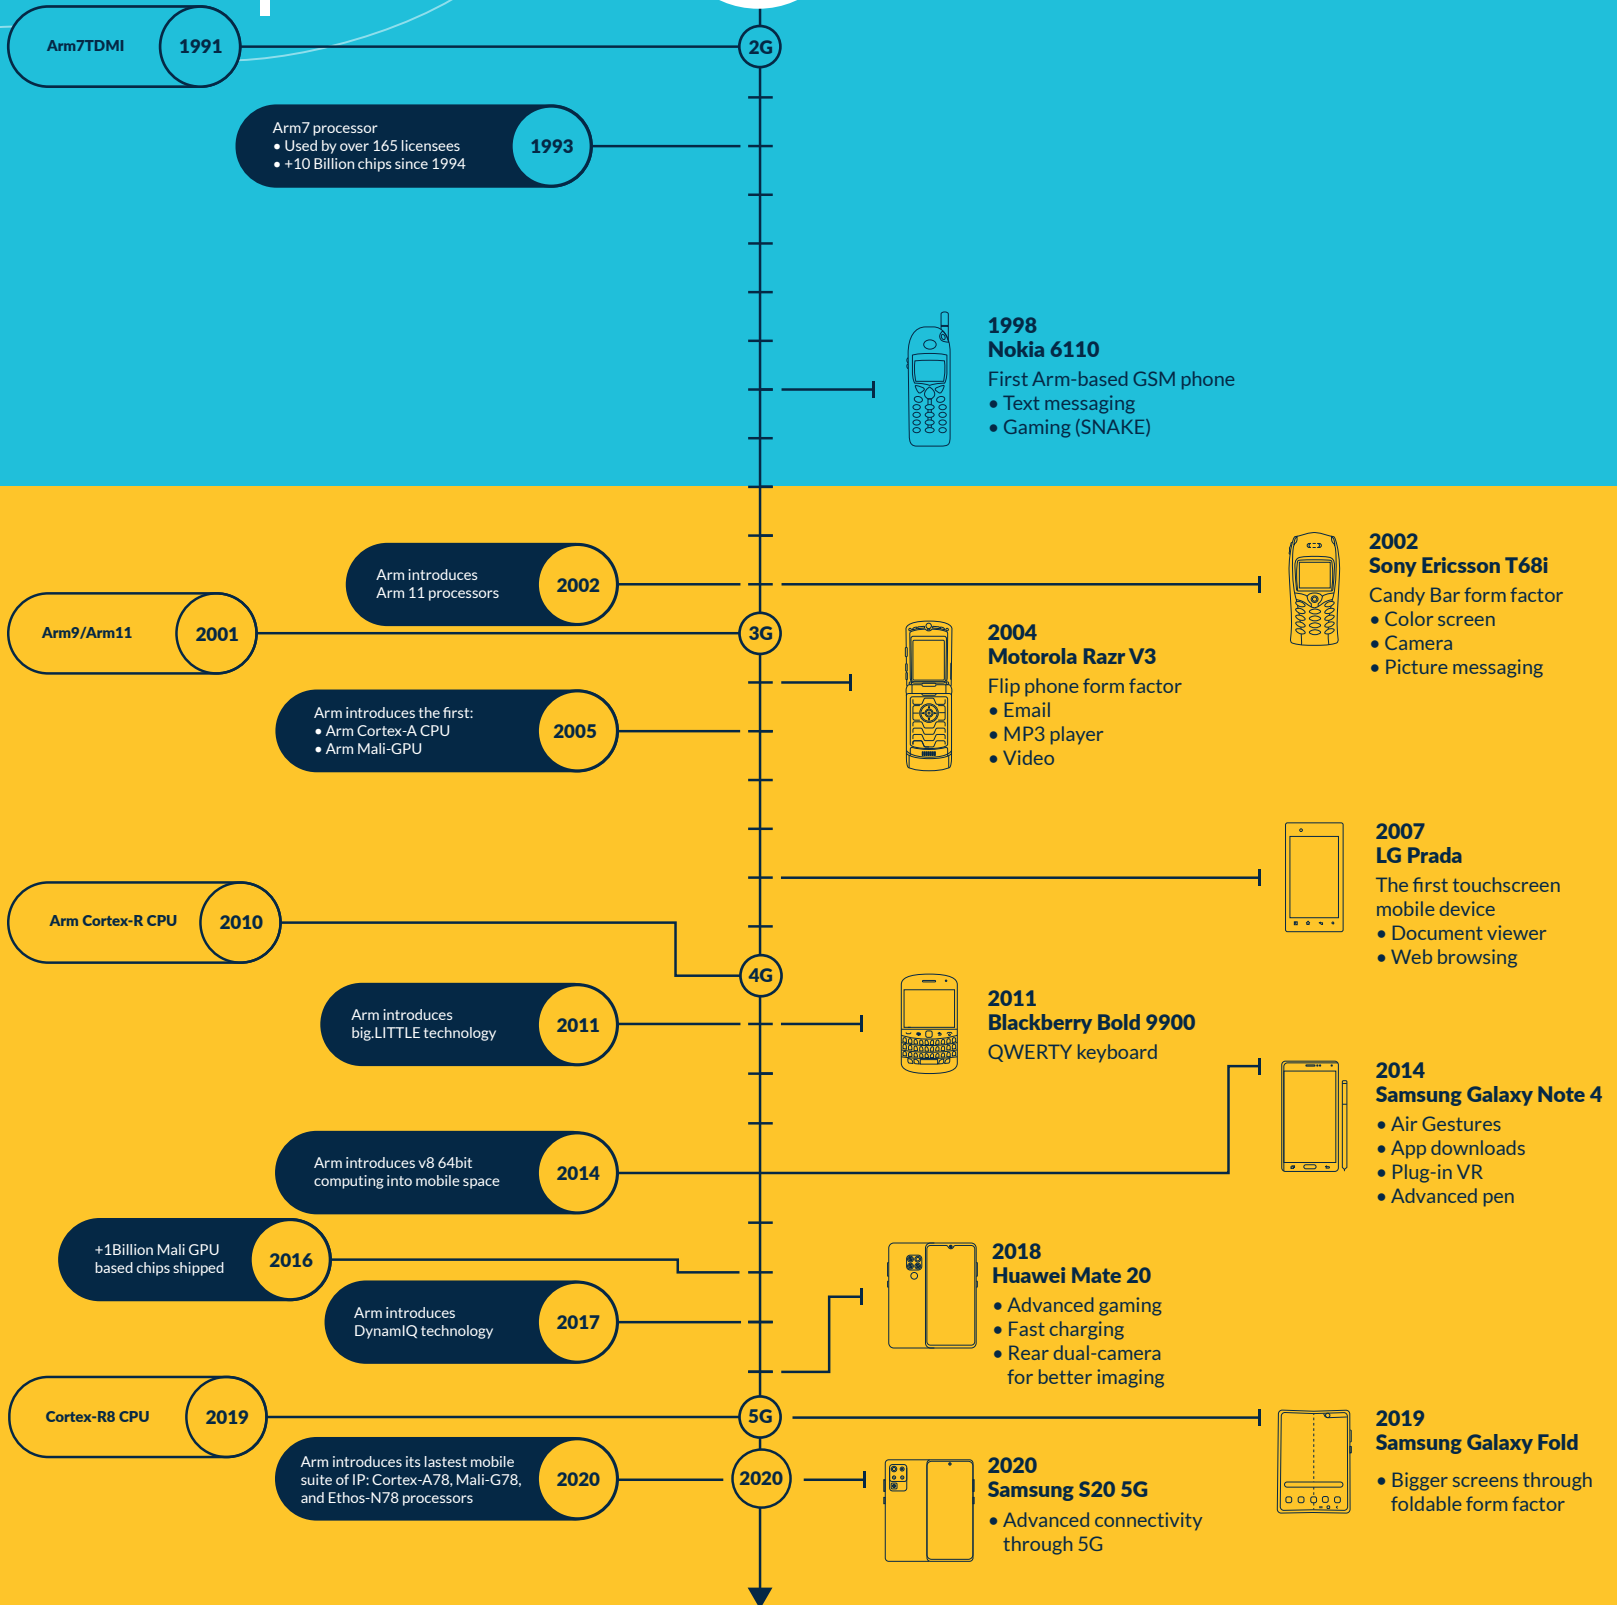

From Brick to Brilliance in Mobile Phone Innovation

For more than 30 years, Arm's energy-efficient processors have shaped mobile technology. Phones were once for calling, they're now for navigating, working, playing, documenting, sharing and experiencing the world around us. Our devices are the gateway to the world. As their capabilities expand, our world expands.

FOUNDED 1990
ARM

arm

The Arm trademarks featured in this presentation are registered trademarks or trademarks of Arm Limited (or its subsidiaries) in the US and/or elsewhere. All rights reserved. All other marks featured may be trademarks of their respective owners.

www.arm.com/company/policies/trademarks